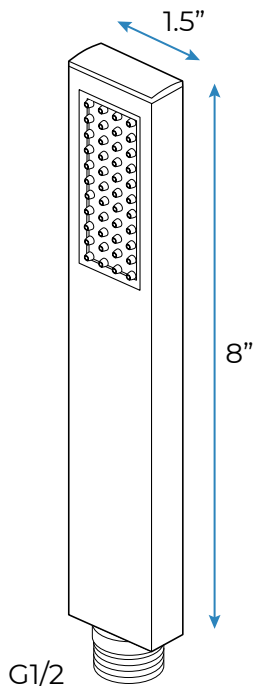

ROSE GOLD THERMOSTATIC TOUCH PANEL CONTROLLED MUSICAL RECESSED CEILING MOUNT MIST WATERFALL RAINFALL SHOWER SYSTEM WITH HAND SHOWER SPECIFICATIONS

Shower Head

Shower Head 3 Functions: Waterfall, Rainfall & Mist
 Shower head size: 20 x 20 inch
 Each function can run all together and separately
 Music and LED light work by electronic
 All Metal Material: Solid Brass; Stainless Steel (top showerhead, hose)
 Shower Head Mounting: Flush on ceiling
 Hand Spray Hose: 59 inch
 Water flow: 2.5 GPM ~ 5.5 GPM
 Water pressure: 0.3 MPA ~ 1 MPA
 Water pipe lines: 3/4 inch water pipes for the hot and cold water mixer inlet, the others are 1/2 inch

All dimensions and specifications are nominal and may vary. Use actual products for accuracy in critical situations.

Shower Mixer

All Function can be used at the same time.

38°C
Thermostatic Control

Main body
Brass casting body

Embedded Depth: 60mm

Product shown is only for installation display purpose

Hand Shower

Flow Rate: 2.0 GPM / 7.6 LPM

Shower Mixer Connections