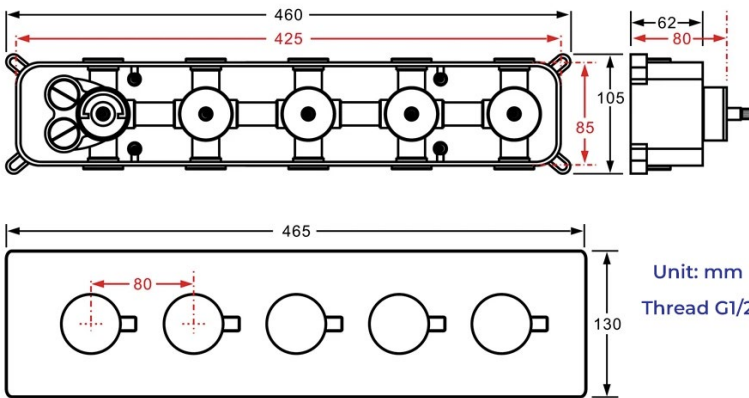

ROSE GOLD THERMOSTATIC TOUCH PANEL CONTROLLED MUSICAL RECESSED CEILING MOUNT MIST WATERFALL RAINFALL SHOWER SYSTEM WITH HAND SHOWER SPECIFICATIONS

Shower Head

Shower Head 3 Functions: Waterfall, Rainfall & Mist
 Shower head size: 20 x 20 inch
 Each function can run all together and separately
 Music and LED light work by electronic
 All Metal Material: Solid Brass; Stainless Steel (top showerhead, hose)
 Shower Head Mounting: Flush on ceiling
 Hand Spray Hose: 59 inch
 Water flow: 2.5 GPM ~ 5.5 GPM
 Water pressure: 0.3 MPA ~ 1 MPA
 Water pipe lines: 3/4 inch water pipes for the hot and cold water mixer inlet, the others are 1/2 inch

Touch Panel Control

- Turn On/Off Control
- MANUAL MODE
Total 64 colors
- Auto mode setting
- AUTO MODE
Total 11 Auto mode
- Set the speed of color change, fast/slow

304 Stainless Steel

Product shown is only for installation display purpose

All dimensions and specifications are nominal and may vary. Use actual products for accuracy in critical situations.

Shower Mixer

All Function can be used at the same time.

38°C
Thermostatic Control

Main body
Brass casting body

Embedded Depth: 60mm

Product shown is only for installation display purpose

Hand Shower

Flow Rate: 2.0 GPM / 7.6 LPM

Shower Mixer Connections