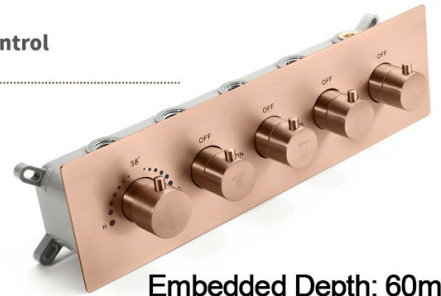

ROSE GOLD THERMOSTATIC TOUCH PANEL CONTROLLED MUSICAL RECESSED CEILING MOUNT MIST WATERFALL RAINFALL SHOWER SYSTEM WITH HAND SHOWER SPECIFICATIONS

Shower Head

Shower Head 3 Functions: Waterfall, Rainfall & Mist
 Shower head size: 20 x 20 inch
 Each function can run all together and separately
 Music and LED light work by electronic
 All Metal Material: Solid Brass; Stainless Steel (top showerhead, hose)
 Shower Head Mounting: Flush on ceiling
 Hand Spray Hose: 59 inch
 Water flow: 2.5 GPM ~ 5.5 GPM
 Water pressure: 0.3 MPA ~ 1 MPA
 Water pipe lines: 3/4 inch water pipes for the hot and cold water mixer inlet, the others are 1/2 inch

Touch Panel Control

- Turn On/Off Control
- MANUAL MODE
Total 64 colors
- Auto mode setting
- AUTO MODE
Total 11 Auto mode
- Set the speed of color change, fast/slow

304 Stainless Steel

Product shown is only for installation display purpose

All dimensions and specifications are nominal and may vary. Use actual products for accuracy in critical situations.

Shower Mixer

All Function can be used at the same time.

38°C
Thermostatic Control

Main body
Brass casting body

Embedded Depth: 60mm

Product shown is only for installation display purpose

Hand Shower

Flow Rate: 2.0 GPM / 7.6 LPM

Shower Mixer Connections