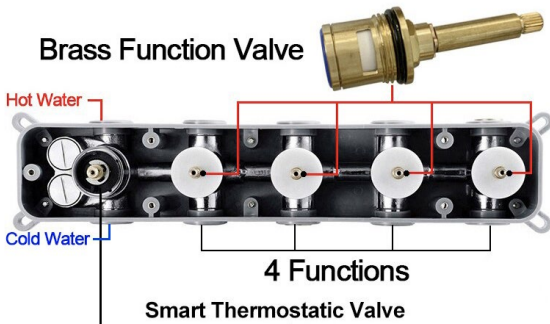

ROSE GOLD THERMOSTATIC TOUCH PANEL CONTROLLED MUSICAL RECESSED CEILING MOUNT MIST WATERFALL RAINFALL SHOWER SYSTEM WITH HAND SHOWER SPECIFICATIONS

Shower Head

Shower Head 3 Functions: Waterfall, Rainfall & Mist
 Shower head size: 20 x 20 inch
 Each function can run all together and separately
 Music and LED light work by electronic
 All Metal Material: Solid Brass; Stainless Steel (top showerhead, hose)
 Shower Head Mounting: Flush on ceiling
 Hand Spray Hose: 59 inch
 Water flow: 2.5 GPM ~ 5.5 GPM
 Water pressure: 0.3 MPA ~ 1 MPA
 Water pipe lines: 3/4 inch water pipes for the hot and cold water mixer inlet, the others are 1/2 inch

Touch Panel Control

- Turn On/Off Control
- MANUAL MODE
Total 64 colors
- Auto mode setting
- AUTO MODE
Total 11 Auto mode
- Set the speed of color change, fast/slow

304 Stainless Steel

Product shown is only for installation display purpose

All dimensions and specifications are nominal and may vary. Use actual products for accuracy in critical situations.

Shower Mixer

All Function can be used at the same time.

38°C
Thermostatic Control

Main body
Brass casting body

Embedded Depth: 60mm

Product shown is only for installation display purpose

Hand Shower

Flow Rate: 2.0 GPM / 7.6 LPM

Shower Mixer Connections