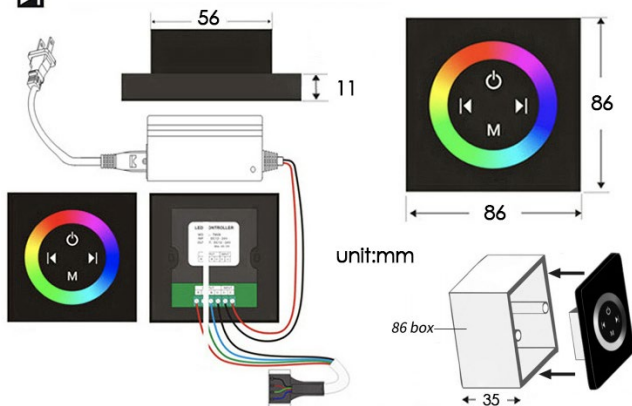

ROSE GOLD THERMOSTATIC TOUCH PANEL CONTROLLED MUSICAL RECESSED CEILING MOUNT MIST WATERFALL RAINFALL SHOWER SYSTEM WITH HAND SHOWER SPECIFICATIONS

Shower Head

Shower Head 3 Functions: Waterfall, Rainfall & Mist
 Shower head size: 20 x 20 inch
 Each function can run all together and separately
 Music and LED light work by electronic
 All Metal Material: Solid Brass; Stainless Steel (top showerhead, hose)
 Shower Head Mounting: Flush on ceiling
 Hand Spray Hose: 59 inch
 Water flow: 2.5 GPM ~ 5.5 GPM
 Water pressure: 0.3 MPA ~ 1 MPA
 Water pipe lines: 3/4 inch water pipes for the hot and cold water mixer inlet, the others are 1/2 inch

Touch Panel Control

- Turn On/Off Control
- MANUAL MODE
Total 64 colors
- Auto mode setting
- AUTO MODE
Total 11 Auto mode
- Set the speed of color change, fast/slow

304 Stainless Steel

Product shown is only for installation display purpose

All dimensions and specifications are nominal and may vary. Use actual products for accuracy in critical situations.

Shower Mixer

All Function can be used at the same time.

38°C
Thermostatic Control

Main body
Brass casting body

Embedded Depth: 60mm

Product shown is only for installation display purpose

Hand Shower

Flow Rate: 2.0 GPM / 7.6 LPM

Shower Mixer Connections