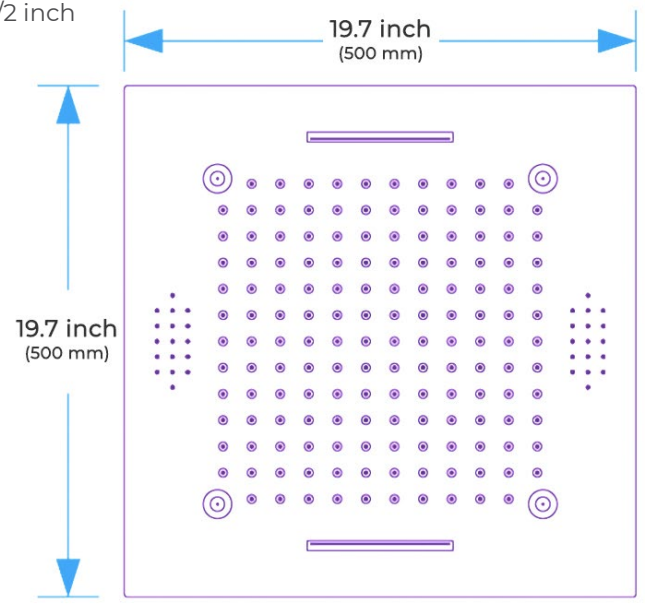

ROSE GOLD THERMOSTATIC TOUCH PANEL CONTROLLED MUSICAL RECESSED CEILING MOUNT MIST WATERFALL RAINFALL SHOWER SYSTEM WITH HAND SHOWER SPECIFICATIONS

Shower Head

Shower Head 3 Functions: Waterfall, Rainfall & Mist
 Shower head size: 20 x 20 inch
 Each function can run all together and separately
 Music and LED light work by electronic
 All Metal Material: Solid Brass; Stainless Steel (top showerhead, hose)
 Shower Head Mounting: Flush on ceiling
 Hand Spray Hose: 59 inch
 Water flow: 2.5 GPM ~ 5.5 GPM
 Water pressure: 0.3 MPA ~ 1 MPA
 Water pipe lines: 3/4 inch water pipes for the hot and cold water mixer inlet, the others are 1/2 inch

Touch Panel Control

- Turn On/Off Control
- MANUAL MODE
Total 64 colors
- Auto mode setting
- AUTO MODE
Total 11 Auto mode
- Set the speed of color change, fast/slow

304 Stainless Steel

Product shown is only for installation display purpose

All dimensions and specifications are nominal and may vary. Use actual products for accuracy in critical situations.

Shower Mixer

All Function can be used at the same time.

38°C
Thermostatic Control

Main body
Brass casting body

Embedded Depth: 60mm

Product shown is only for installation display purpose

Hand Shower

Flow Rate: 2.0 GPM / 7.6 LPM

Shower Mixer Connections