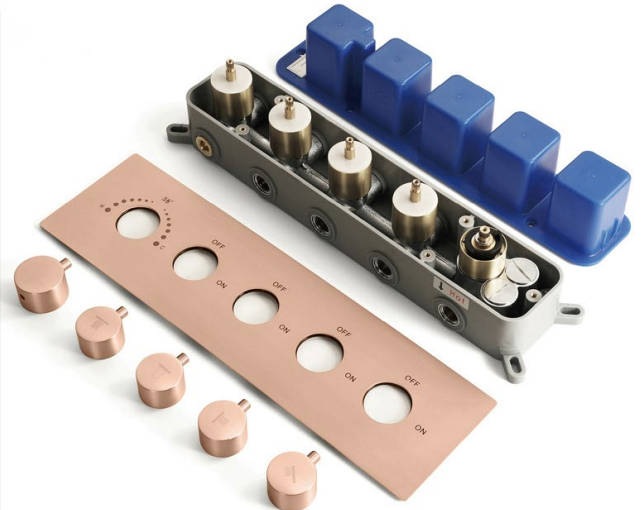

ROSE GOLD THERMOSTATIC TOUCH PANEL CONTROLLED MUSICAL RECESSED CEILING MOUNT MIST WATERFALL RAINFALL SHOWER SYSTEM WITH HAND SHOWER SPECIFICATIONS

Shower Head

Shower Head 3 Functions: Waterfall, Rainfall & Mist
 Shower head size: 20 x 20 inch
 Each function can run all together and separately
 Music and LED light work by electronic
 All Metal Material: Solid Brass; Stainless Steel (top showerhead, hose)
 Shower Head Mounting: Flush on ceiling
 Hand Spray Hose: 59 inch
 Water flow: 2.5 GPM ~ 5.5 GPM
 Water pressure: 0.3 MPA ~ 1 MPA
 Water pipe lines: 3/4 inch water pipes for the hot and cold water mixer inlet, the others are 1/2 inch

Touch Panel Control

- Turn On/Off Control
- MANUAL MODE
Total 64 colors
- Auto mode setting
- AUTO MODE
Total 11 Auto mode
- Set the speed of color change, fast/slow

304 Stainless Steel

Product shown is only for installation display purpose

All dimensions and specifications are nominal and may vary. Use actual products for accuracy in critical situations.

Shower Mixer

All Function can be used at the same time.

38°C
Thermostatic Control

Main body
Brass casting body

Embedded Depth: 60mm

Product shown is only for installation display purpose

Hand Shower

Flow Rate: 2.0 GPM / 7.6 LPM

Shower Mixer Connections