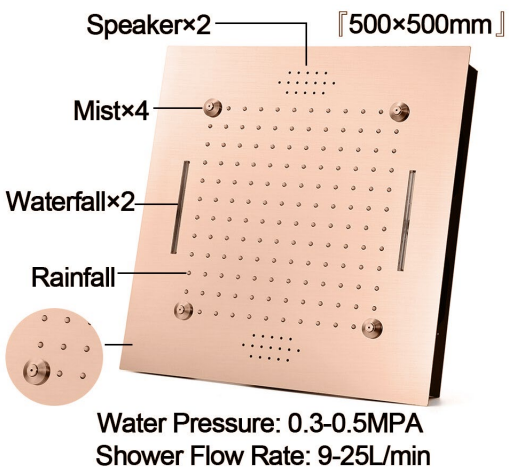

ROSE GOLD THERMOSTATIC TOUCH PANEL CONTROLLED MUSICAL RECESSED CEILING MOUNT MIST WATERFALL RAINFALL SHOWER SYSTEM WITH HAND SHOWER SPECIFICATIONS

Shower Head

Shower Head 3 Functions: Waterfall, Rainfall & Mist
 Shower head size: 20 x 20 inch
 Each function can run all together and separately
 Music and LED light work by electronic
 All Metal Material: Solid Brass; Stainless Steel (top showerhead, hose)
 Shower Head Mounting: Flush on ceiling
 Hand Spray Hose: 59 inch
 Water flow: 2.5 GPM ~ 5.5 GPM
 Water pressure: 0.3 MPA ~ 1 MPA
 Water pipe lines: 3/4 inch water pipes for the hot and cold water mixer inlet, the others are 1/2 inch

Touch Panel Control

- Turn On/Off Control
- MANUAL MODE
Total 64 colors
- Auto mode setting
- AUTO MODE
Total 11 Auto mode
- Set the speed of color change, fast/slow

304 Stainless Steel

Product shown is only for installation display purpose

All dimensions and specifications are nominal and may vary. Use actual products for accuracy in critical situations.

Shower Mixer

All Function can be used at the same time.

38°C
Thermostatic Control

Main body
Brass casting body

Embedded Depth: 60mm

Product shown is only for installation display purpose

Hand Shower

Flow Rate: 2.0 GPM / 7.6 LPM

Shower Mixer Connections