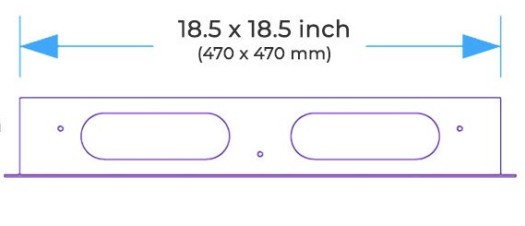

ROSE GOLD THERMOSTATIC TOUCH PANEL CONTROLLED MUSICAL RECESSED CEILING MOUNT MIST WATERFALL RAINFALL SHOWER SYSTEM WITH HAND SHOWER SPECIFICATIONS

Shower Head

Shower Head 3 Functions: Waterfall, Rainfall & Mist
 Shower head size: 20 x 20 inch
 Each function can run all together and separately
 Music and LED light work by electronic
 All Metal Material: Solid Brass; Stainless Steel (top showerhead, hose)
 Shower Head Mounting: Flush on ceiling
 Hand Spray Hose: 59 inch
 Water flow: 2.5 GPM ~ 5.5 GPM
 Water pressure: 0.3 MPA ~ 1 MPA
 Water pipe lines: 3/4 inch water pipes for the hot and cold water mixer inlet, the others are 1/2 inch

Touch Panel Control

- Turn On/Off Control
- MANUAL MODE
Total 64 colors
- Auto mode setting
- AUTO MODE
Total 11 Auto mode
- Set the speed of color change, fast/slow

304 Stainless Steel

Product shown is only for installation display purpose

All dimensions and specifications are nominal and may vary. Use actual products for accuracy in critical situations.

Shower Mixer

All Function can be used at the same time.

38°C
Thermostatic Control

Main body
Brass casting body

Embedded Depth: 60mm

Product shown is only for installation display purpose

Hand Shower

Flow Rate: 2.0 GPM / 7.6 LPM

Shower Mixer Connections